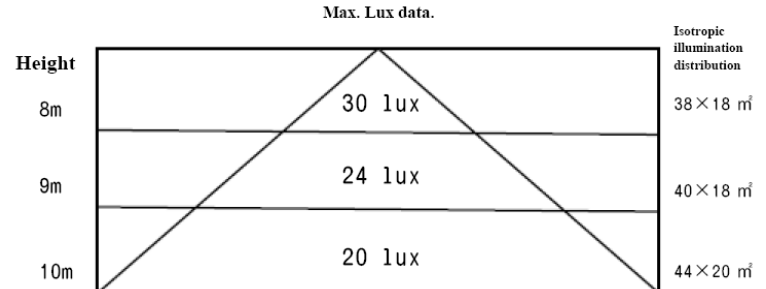

● Specification

Model No.	S01201F	S01151F
System Power Consumption	200W	150W
Luminous Flux	>10000 lm	>7500 lm
Max, illumination (E max.)	>26 lux(@ 10M)	>20 lux(@ 10M)
Voltage Range	AC 100~240V 50~60Hz	
Operating Temp.	-30°C~60°C	
Carrelated Color Temperature	2800~6500K	
Weight	9 kg	
Dimensions(mm)	611 L X 296 W X 213 H	
Fixture	Die-casting aluminum housing、 Anodized PC cover、UV resistance	
Life	>50000 hrs	
Protection	IP66	

200W LED Street Light's Lux data, height, isotropic illumination distribution

150W LED Street Light's Lux data, height, isotropic illumination distribution

● Photometric Data S01151F

● Isotropic illumination Distribution S01151F @ 10M