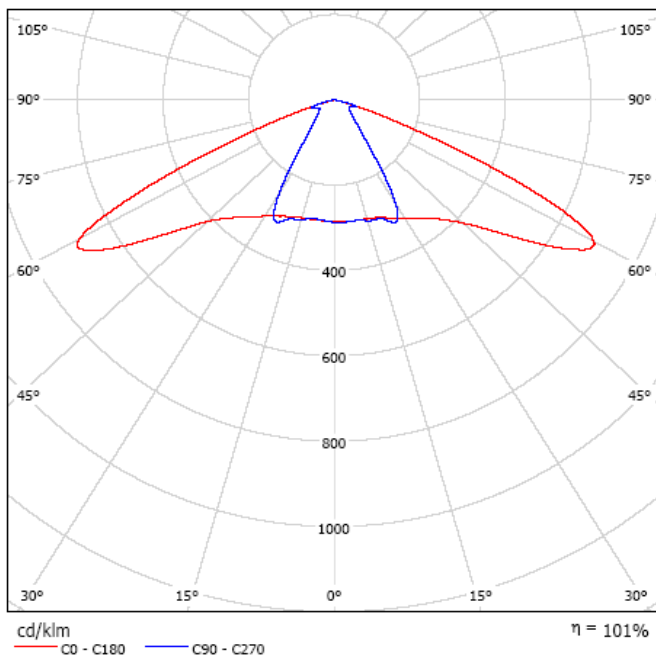

● Specification

Model No.	S01201F	S01151F
System Power Consumption	200W	150W
Luminous Flux	>10000 lm	>7500 lm
Max, illumination (E max.)	>26 lux(@ 10M)	>20 lux(@ 10M)
Voltage Range	AC 100~240V 50~60Hz	
Operating Temp.	-30°C~60°C	
Carrelated Color Temperature	2800~6500K	
Weight	9 kg	
Dimensions(mm)	611 L X 296 W X 213 H	
Fixture	Die-casting aluminum housing、 Anodized PC cover、UV resistance	
Life	>50000 hrs	
Protection	IP66	

200W LED Street Light's Lux data, height, isotropic illumination distribution

150W LED Street Light's Lux data, height, isotropic illumination distribution

● Photometric Data S01151F

● Isotropic illumination Distribution S01151F @ 10M