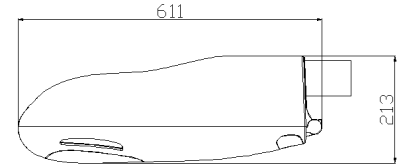

● Specification

Model No.	S01201F	S01151F
System Power Consumption	200W	150W
Luminous Flux	>10000 lm	>7500 lm
Max, illumination (E max.)	>26 lux(@ 10M)	>20 lux(@ 10M)
Voltage Range	AC 100~240V 50~60Hz	
Operating Temp.	-30°C~60°C	
Carrelated Color Temperature	2800~6500K	
Weight	9 kg	
Dimensions(mm)	611 L X 296 W X 213 H	
Fixture	Die-casting aluminum housing、 Anodized PC cover、UV resistance	
Life	>50000 hrs	
Protection	IP66	

200W LED Street Light's Lux data, height, isotropic illumination distribution

150W LED Street Light's Lux data, height, isotropic illumination distribution

● Photometric Data S01151F

● Isotropic illumination Distribution S01151F @ 10M