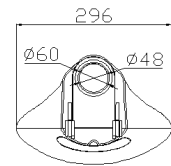

● Specification

Model No.	S01201F	S01151F
System Power Consumption	200W	150W
Luminous Flux	>10000 lm	>7500 lm
Max, illumination (E max.)	>26 lux(@ 10M)	>20 lux(@ 10M)
Voltage Range	AC 100~240V 50~60Hz	
Operating Temp.	-30°C~60°C	
Carrelated Color Temperature	2800~6500K	
Weight	9 kg	
Dimensions(mm)	611 L X 296 W X 213 H	
Fixture	Die-casting aluminum housing、 Anodized PC cover、UV resistance	
Life	>50000 hrs	
Protection	IP66	

200W LED Street Light's Lux data, height, isotropic illumination distribution

150W LED Street Light's Lux data, height, isotropic illumination distribution

● Photometric Data S01151F

● Isotropic illumination Distribution S01151F @ 10M