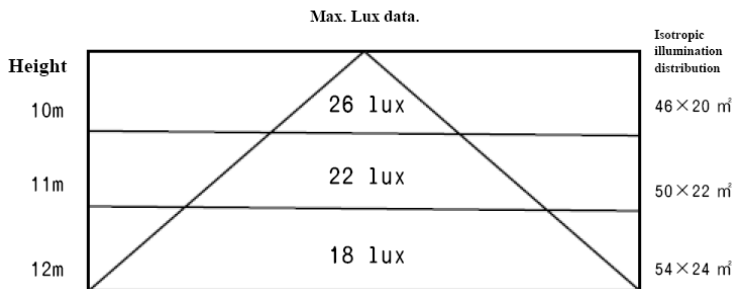

● Specification

Model No.	S01201F	S01151F
System Power Consumption	200W	150W
Luminous Flux	>10000 lm	>7500 lm
Max, illumination (E max.)	>26 lux(@ 10M)	>20 lux(@ 10M)
Voltage Range	AC 100~240V 50~60Hz	
Operating Temp.	-30°C~60°C	
Carrelated Color Temperature	2800~6500K	
Weight	9 kg	
Dimensions(mm)	611 L X 296 W X 213 H	
Fixture	Die-casting aluminum housing、 Anodized PC cover、UV resistance	
Life	>50000 hrs	
Protection	IP66	

200W LED Street Light's Lux data, height, isotropic illumination distribution

150W LED Street Light's Lux data, height, isotropic illumination distribution

● Photometric Data S01151F

● Isotropic illumination Distribution S01151F @ 10M